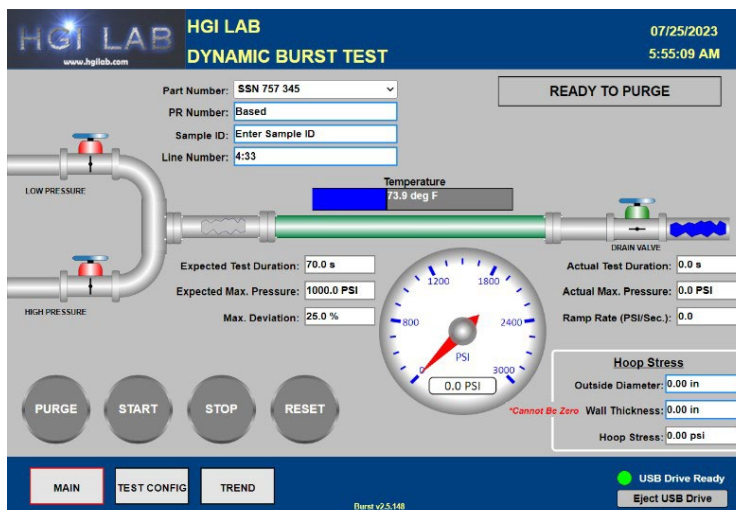

Burst Testing Equipment!

RTU (Remote Terminal Unit) Touchscreen Control

- This state-of-the-art Burst Tester will allow for more controlled results and a "simple to operate" Touchscreen Control.
- The new RTU Touchscreen Control takes human error out of the equation.

What HGI LAB has to Offer:

- Burst Testers
- Hydrostatic Testers
- Tensile Testers
- Fixtures
- Enclosures
- Ovens
- Outside Diameter (OD) Endcaps
- Inside Diameter (ID) Endcaps

Not only Sales:

- HGI LAB offers service and maintenance, as well as *Certified ISO 17025* calibration.
- HGI LAB meets *ASTM 1599* Standards for Burst Test Systems.

Older & Outdated Burst Testing Units are able to be upgraded to HGI LAB's newest Digital Control System!

- Touchscreen Windows 11 Controls; allowing for user friendly maneuverability throughout the system.